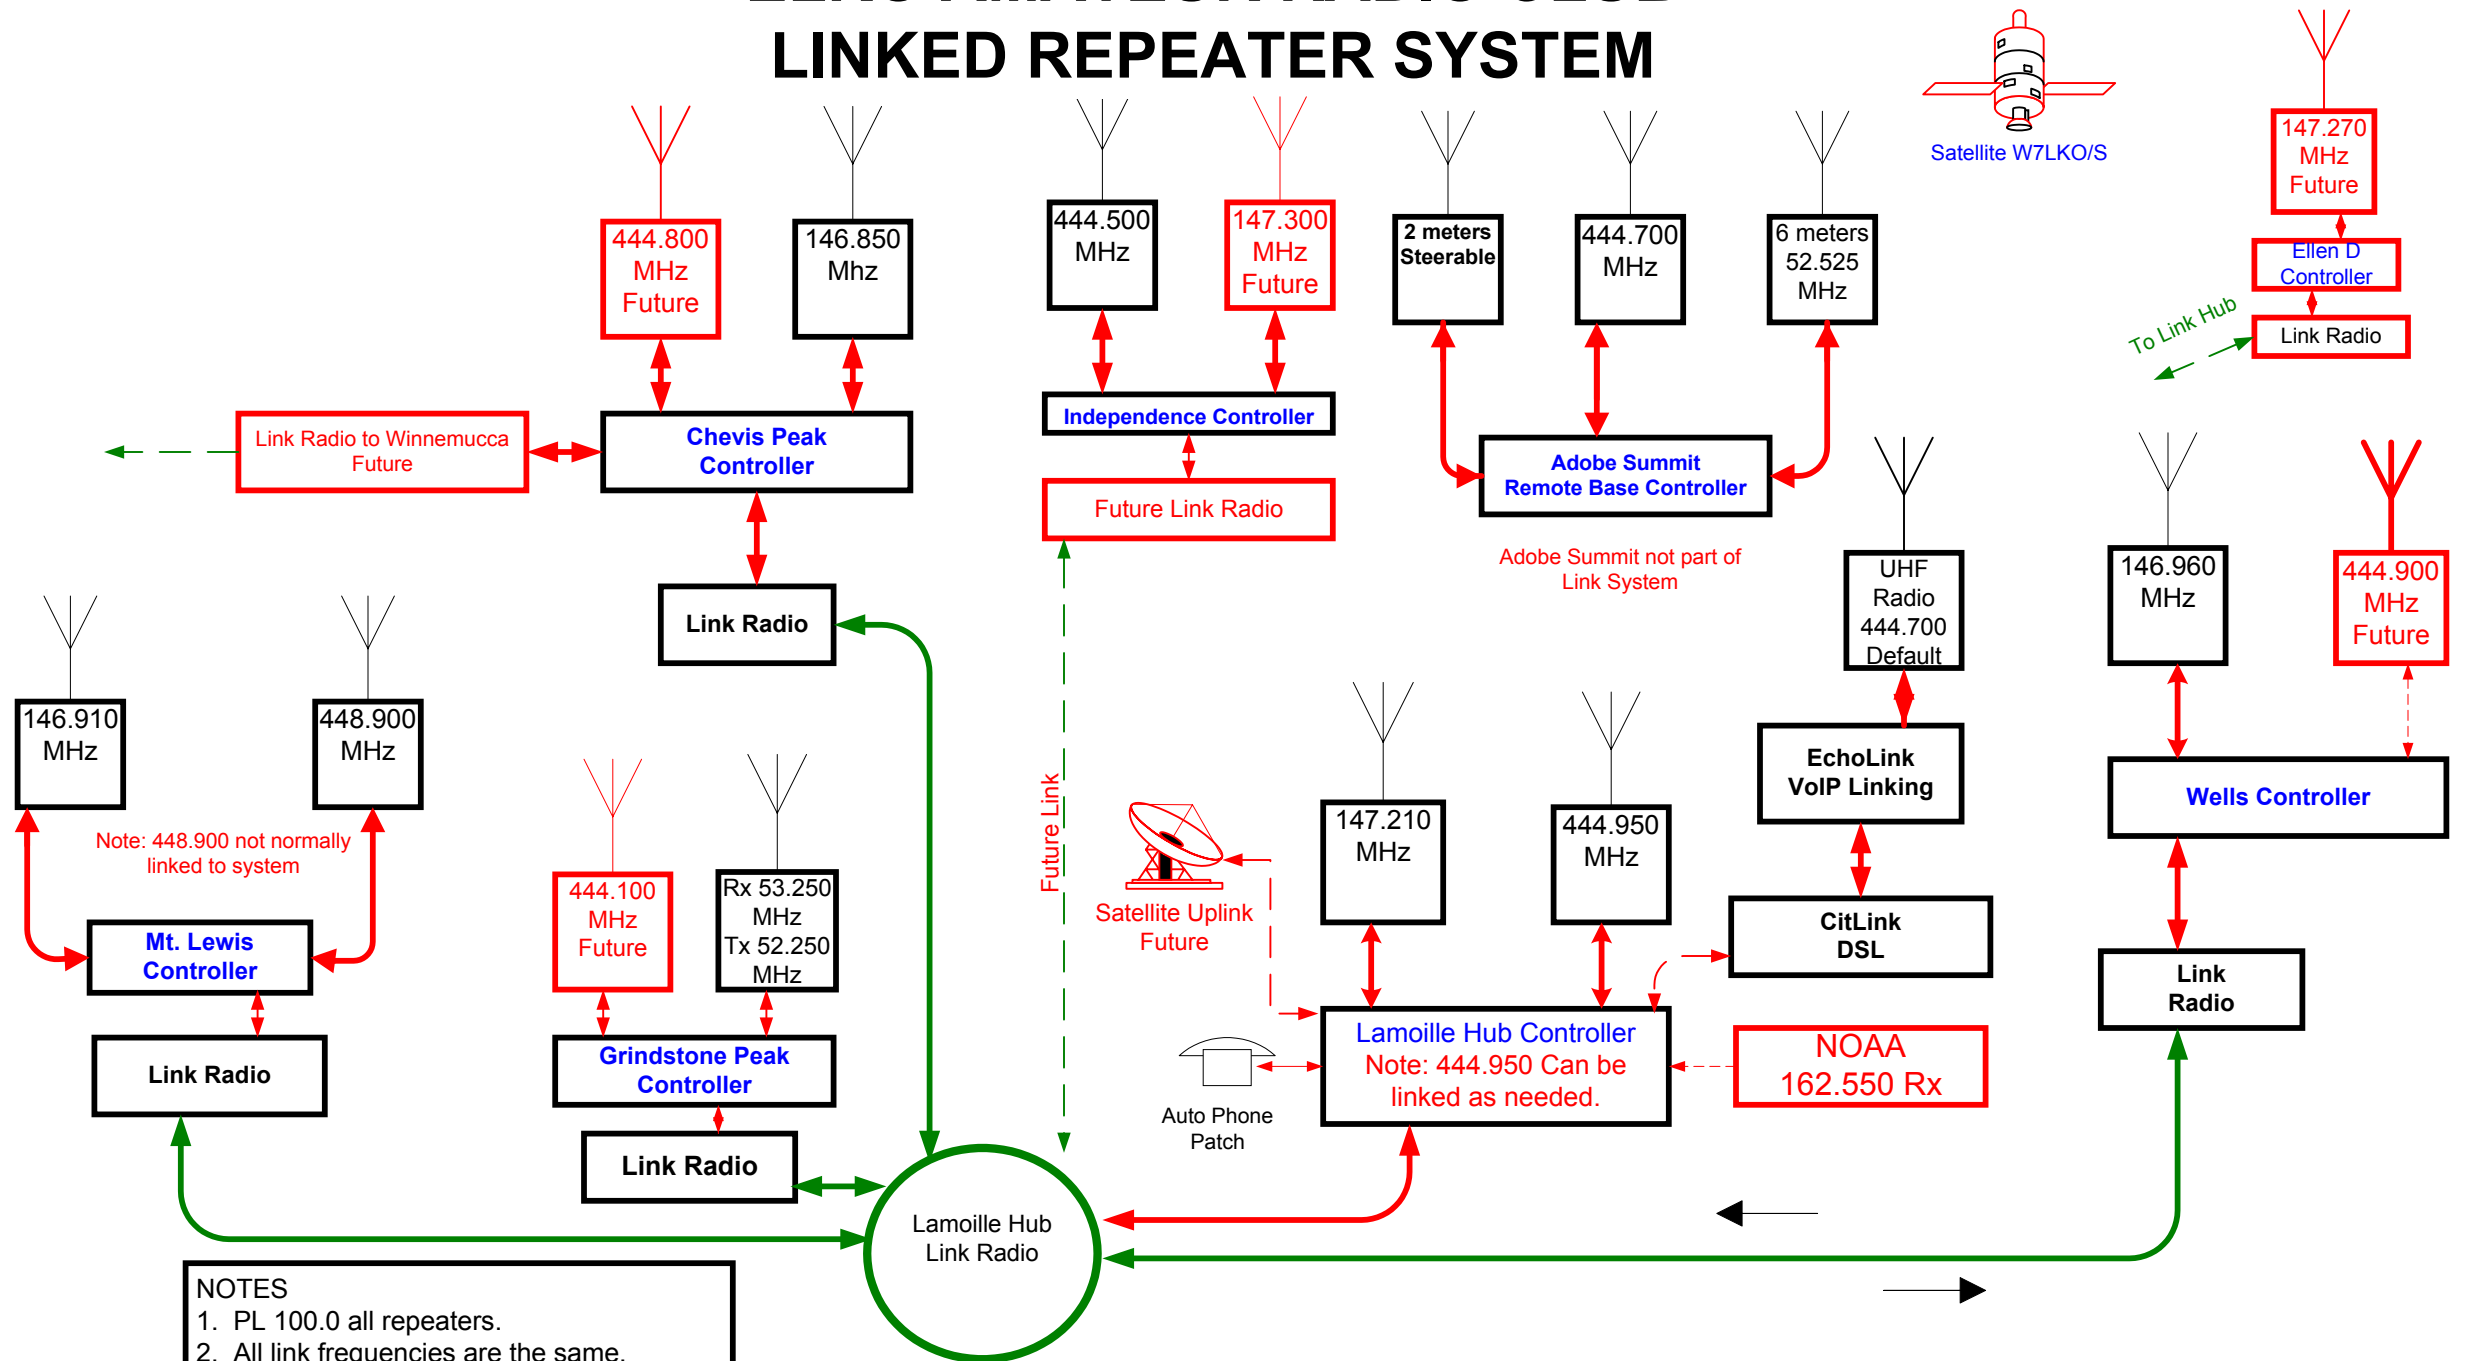

ELKO AMATEUR RADIO CLUB LINKED REPEATER SYSTEM

NOTES

1. PL 100.0 all repeaters.
2. All link frequencies are the same.
3. **Red Line** is Hard Wire Link.
4. **Green Line** is R.F. Link